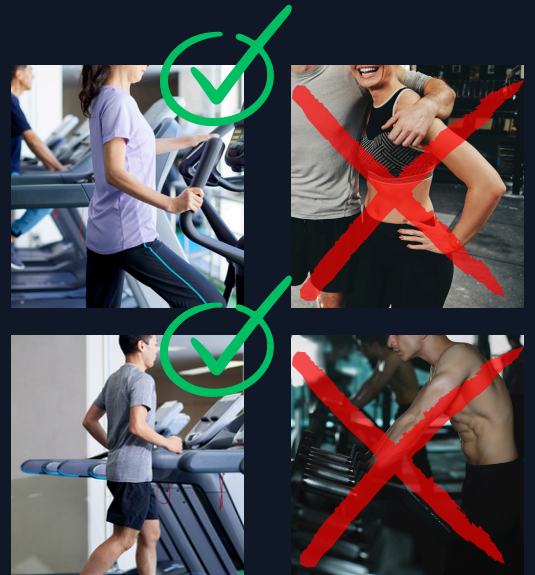

PROPER ATTIRE

TO ENSURE A COMFORTABLE & RESPECTFUL ENVIRONMENT FOR EVERYONE:

- ↪ Appropriate attire is required at all times to enter and remain in the recreation center.
- ↪ Clothing must fully cover the torso; midribs are not permitted.
- ↪ Apparel displaying profane, inflammatory, or discriminatory language or images is not allowed.
- ↪ Participants not in proper attire may be asked to leave the facility immediately.