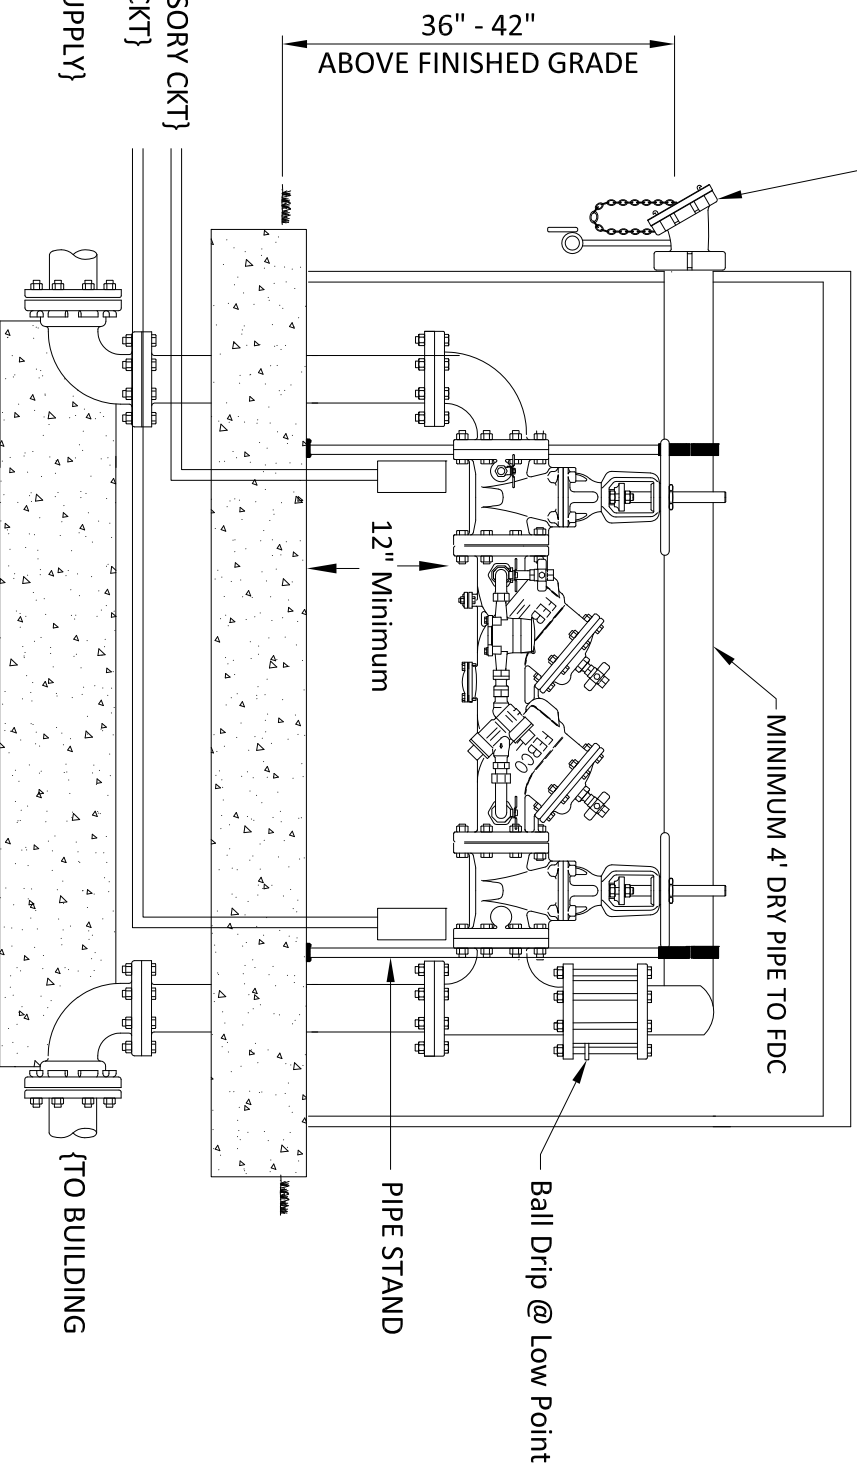

5" STORZ CONNECTION 30 DEGREE FIXED (NON-SWIVEL) W/ CAP SECURED W/ CHAIN  
 GUARDIAN MODEL 6625 RAL (4")  
 MODEL 6628 RAL (6") OR EQUAL

DETAIL NOT TO SCALE

# HOTBOX INLINE BACKFLOW