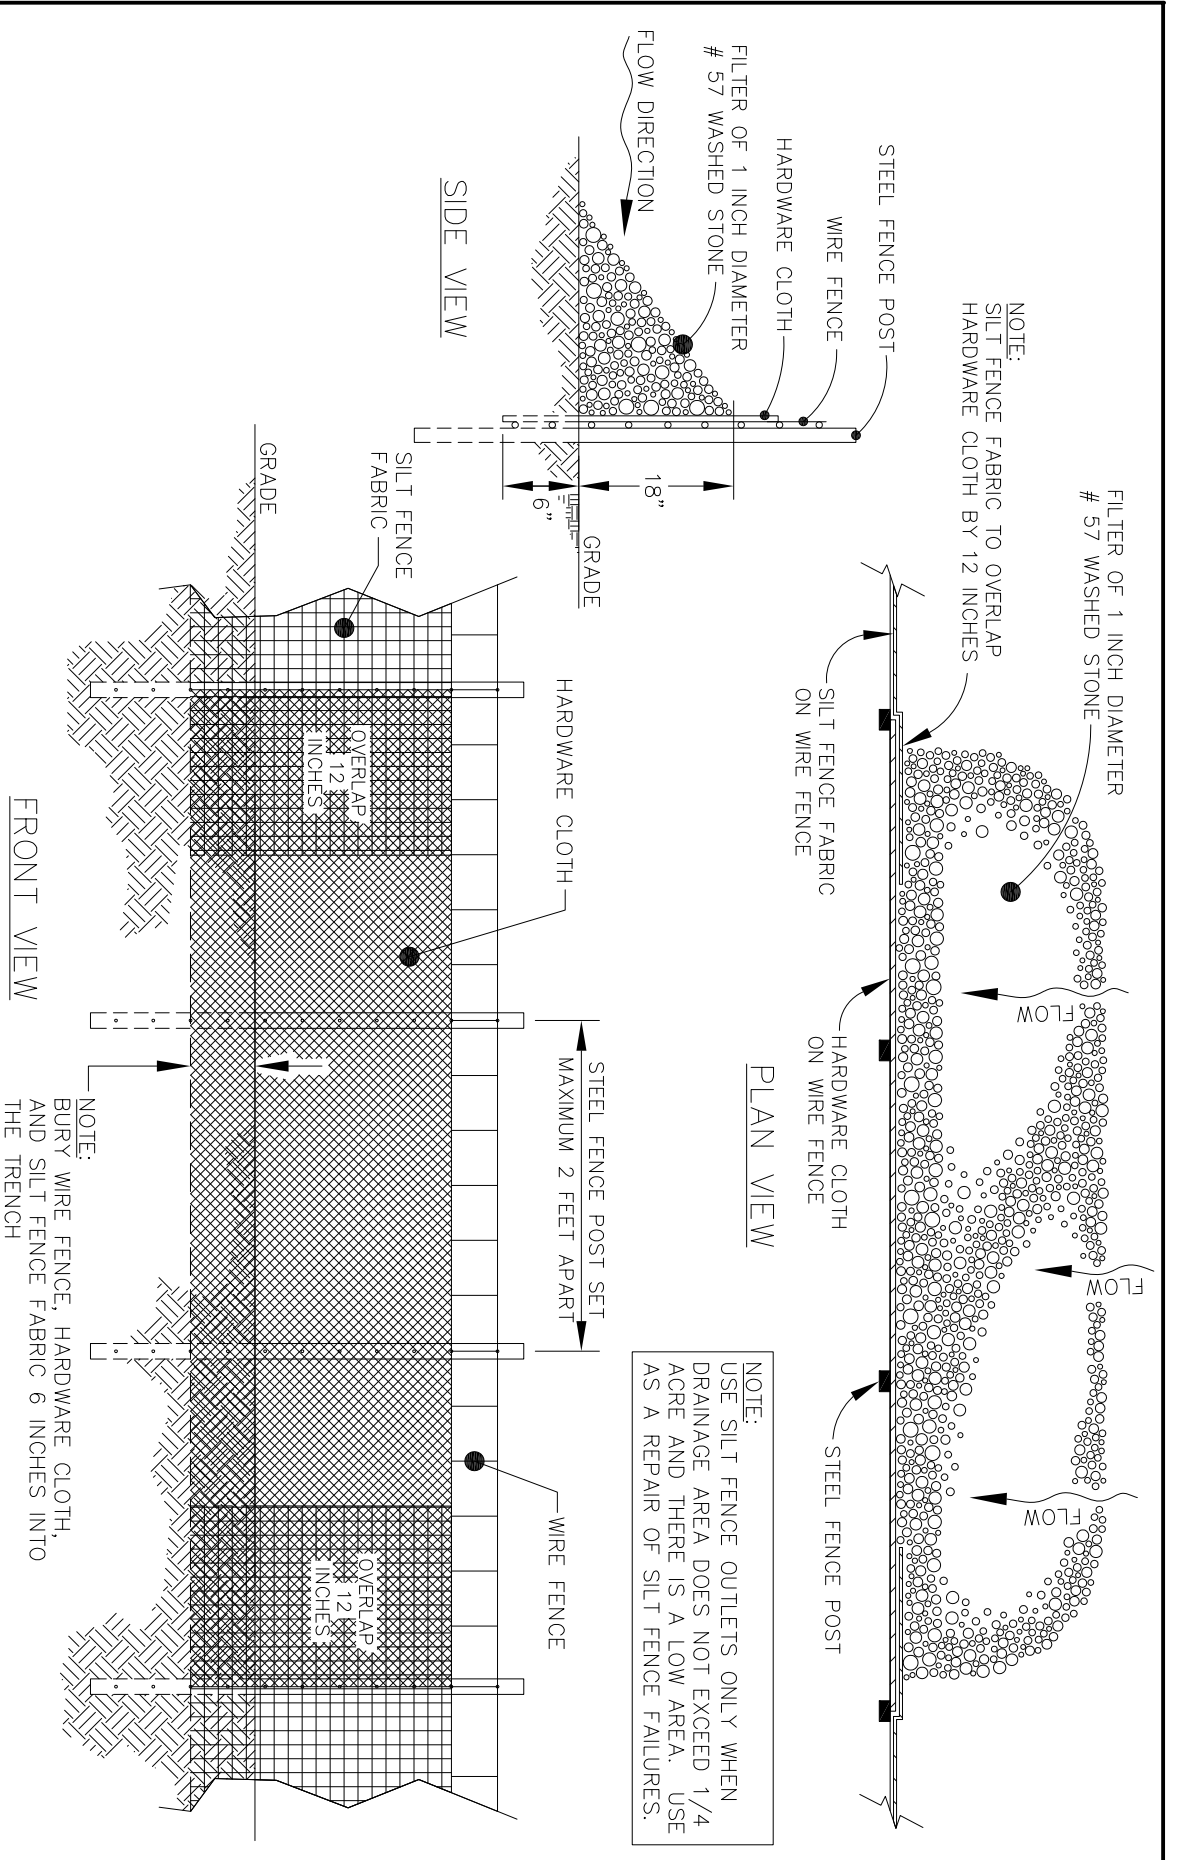

DETAIL NOT TO SCALE

EROSION CONTROL

Town of Hope Mills, North Carolina

STANDARD SILT FENCE OUTLET

Detail EC-9

February 28, 2015 Original

DETAIL NOT TO SCALE

EROSION CONTROL